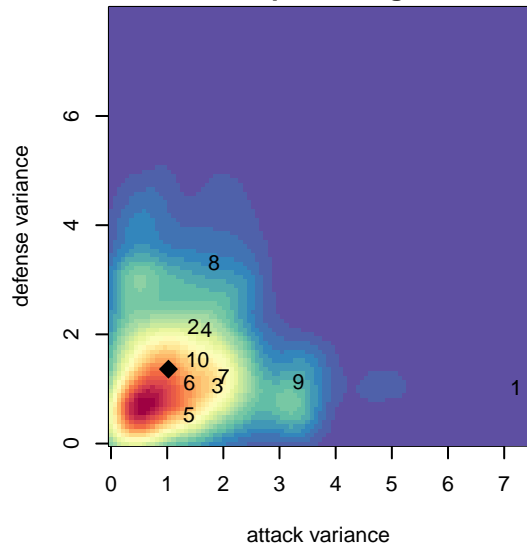

**attack and defense variance (black dot)
relative to other teams
and top 10 in region**