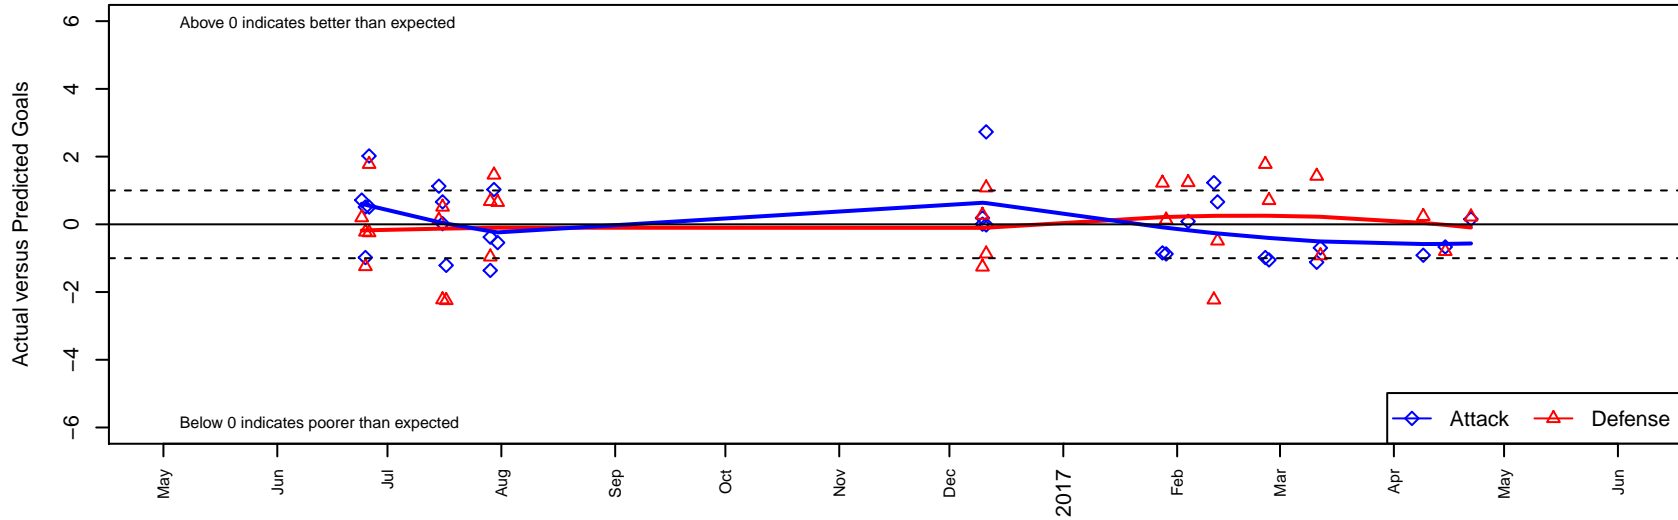

# Westside Timbers Samba B00

Westside Timbers  
 Beaverton, OR  
 B00 total strength=1506  
 attack=10.25 defense=13.03  
 spr league = Win OYS B00 Premier  
 notes= Monroy 2013

alt names used:  
 WT 00B Samba  
 WESTSIDE TIMBERS SAMBA B00 (OR)  
 Westside Timbers 00B Samba  
 Westside Timbers 00B Samba

Venues played:  
 2016 Clash At the Border Div 1 Gold/Silver U17  
 2016 Beaverton Cup BU17 Gold  
 2016 Mt Hood Challenge U17-U19 Premier  
 2016 Timbers Winter Showcase 2000 Showcas  
 2016 Win OYS B00 Premier  
 2016 OYS State Cup B00

**Westside Timbers Samba B00**  
 Dots are actual minus expected GF (blue circles) and GA (red triangles).  
 Blue line is smoothed change in attack strength. Red is smoothed change in defense strength.

**attack and defense variance (black dot)  
relative to other teams  
and top 10 in region**

**attack and defense rating  
relative to others at age  
and all opponents in last 13 months**

**attack and defense rating  
relative to others at age  
and all opponents in last 13 months**