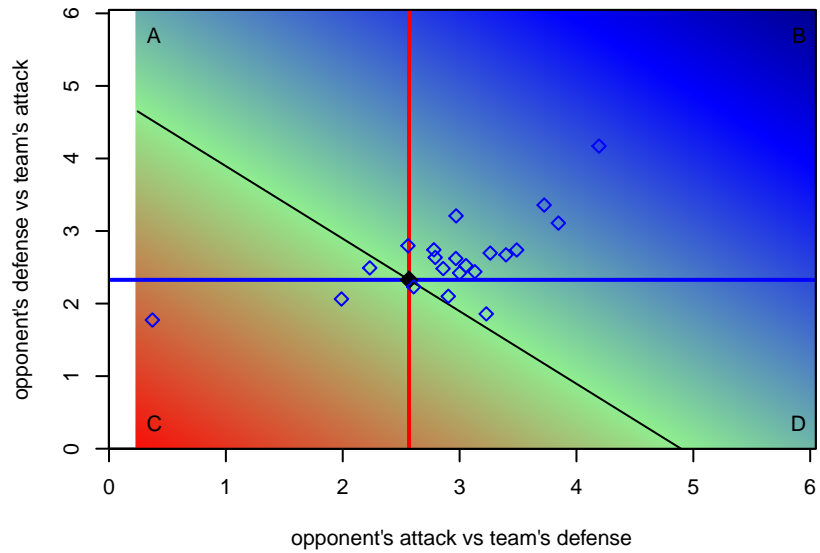

**Westside Timbers Samba B00**  
 Dots are actual minus expected GF (blue circles) and GA (red triangles).  
 Blue line is smoothed change in attack strength. Red is smoothed change in defense strength.

**attack and defense variance (black dot)  
relative to other teams  
and top 10 in region**

**attack and defense rating  
relative to others at age  
and all opponents in last 13 months**

**attack and defense rating  
relative to others at age  
and all opponents in last 13 months**

**Performance relative to 13 month average**

**Performance relative to 13 month average**

Distribution of opponents  
 Red = Lose zone, Blue = Win zone, Green = Even  
 Black line separates win/lose zones